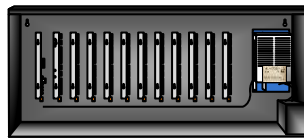

Elevator Control

Intrusion

635 DSI-Serial Board

(2) RS-485 Channels

SYSTEM GALAXY HARDWARE

Up to 64 Wireless Locksets (4 DSIs) / CPU

600 Series 16
Door Controller
(LG Cabinet)

600 Series 8 Door
Controller
(Medium Cabinet)

600 Series 2 Door
Controller
(Small Cabinet)

DRM Board

(2) Reader Ports/DRM

SALLIS Router

To 635
DSI 485

Salto
Router

Up to 16 Locksets
per Router

Nodes

SALLIS Wireless Node

To
Router

Up to 8
Locksets
per Node

Up to 16
Locksets
per
Router/DSI
Channel

To
Additional
Nodes

SALLIS Series Lockset

Self Contained

- Card Reader
- Lock
- Contact
- REX
- Battery Pack