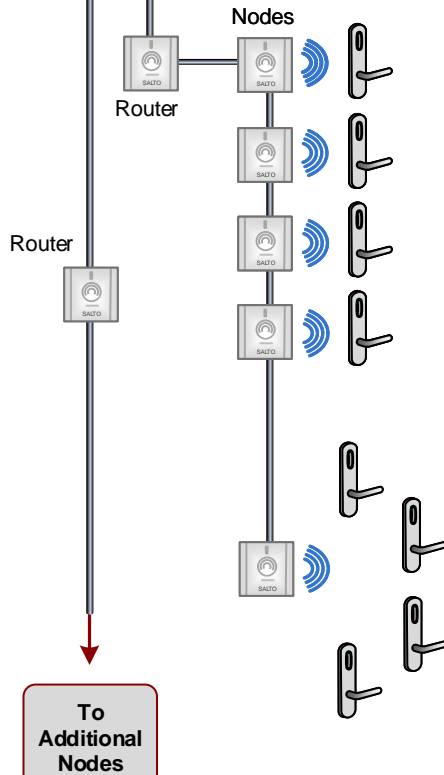

Wireless Locking Salto Interface

SYSTEM GALAXY SOFTWARE

Video Mngt

Photo Badging

Intercom

Visitor Mngt

Smart Card

Time & Attendance

Elevator Control

Intrusion

635 DSI-Serial Board

(2) RS-485 Channels

SYSTEM GALAXY HARDWARE

Up to 64 Wireless Locksets (4 DSIs) / CPU

600 Series 16
Door Controller
(LG Cabinet)

600 Series 8 Door
Controller
(Medium Cabinet)

600 Series 2 Door
Controller
(Small Cabinet)

DRM Board

(2) Reader Ports/DRM

SALLIS Router

To 635
DSI 485

Salto
Router

Up to 16 Locksets
per Router

Nodes

SALLIS Wireless Node

To
Router

Up to 8
Locksets
per Node

Up to 16
Locksets
per
Router/DSI
Channel

To
Additional
Nodes

SALLIS Series Lockset

Self Contained

- Card Reader
- Lock
- Contact
- REX
- Battery Pack