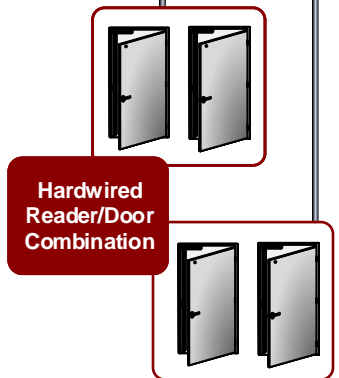

Elevator Control

Intrusion

635 DSI-Serial Board

(2) RS-485 Channels

SYSTEM GALAXY HARDWARE

Up to 64 Wireless Locksets (4 DSIs) / CPU

600 Series 16
Door Controller
(LG Cabinet)

600 Series 8 Door
Controller
(Medium Cabinet)

600 Series 2 Door
Controller
(Small Cabinet)

DRM Board

(2) Reader Ports/DRM

SALLIS Router

To 635
DSI 485

Salto
Router

Up to 16 Locksets
per Router

Nodes

SALLIS Wireless Node

To
Router

Up to 8
Locksets
per Node

Up to 16
Locksets
per
Router/DSI
Channel

To
Additional
Nodes

SALLIS Series Lockset

Self Contained

- Card Reader
- Lock
- Contact
- REX
- Battery Pack