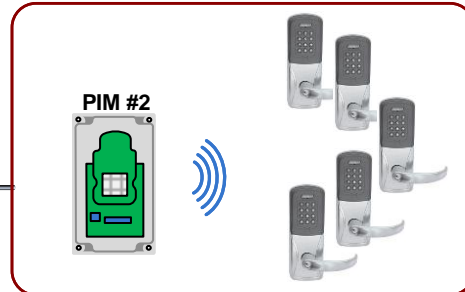

Elevator Control

Intrusion

ALLEGION 

635 DSI-Serial Board

(2) RS-485 Channels

Up to (16) AD-400 Locks/Channel

SYSTEM GALAXY HARDWARE

Up to 64 Wireless Locksets (4 DSIs) / CPU

**600 Series 16
Door Controller
(LG Cabinet)**

**600 Series 8 Door
Controller
(Medium Cabinet)**

**600 Series 2 Door
Controller
(Small Cabinet)**

DRM Board

(2) Reader Ports/DRM

PIM400-485 Panel Interface Module

(1-16) AD-400 Locks per
485 Channel

**Hardwired
Reader/Door
Combination**

AD400 Series Lockset

Self Contained

- Card Reader
- Lock
- Contact
- REX
- Battery Pack

To additional PIM's.
Up to 16 PIM's per
485 Channel
OR
16 Total AD-400's/
Wireless Device(s)