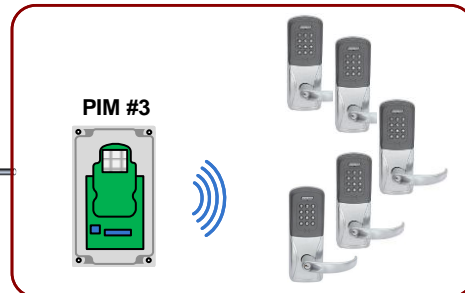

Elevator Control

Intrusion

ALLEGION 

635 DSI-Serial Board

(2) RS-485 Channels

Up to (16) AD-400 Locks/Channel

SYSTEM GALAXY HARDWARE

Up to 64 Wireless Locksets (4 DSIs) / CPU

**600 Series 16
Door Controller
(LG Cabinet)**

**600 Series 8 Door
Controller
(Medium Cabinet)**

**600 Series 2 Door
Controller
(Small Cabinet)**

DRM Board

(2) Reader Ports/DRM

PIM400-485 Panel Interface Module

(1-16) AD-400 Locks per
485 Channel

**Hardwired
Reader/Door
Combination**

AD400 Series Lockset

Self Contained

- Card Reader
- Lock
- Contact
- REX
- Battery Pack

To additional PIM's.
Up to 16 PIM's per
485 Channel
OR
16 Total AD-400's/
Wireless Device(s)