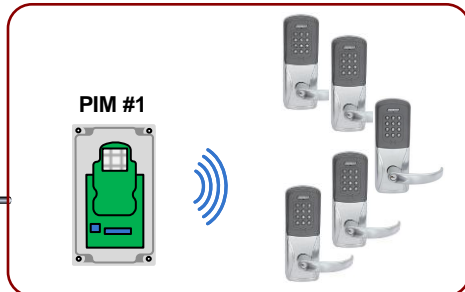

Elevator Control

Intrusion

ALLEGION 

635 DSI-Serial Board

(2) RS-485 Channels

Up to (16) AD-400 Locks/Channel

SYSTEM GALAXY HARDWARE

Up to 64 Wireless Locksets (4 DSIs) / CPU

**600 Series 16
Door Controller
(LG Cabinet)**

**600 Series 8 Door
Controller
(Medium Cabinet)**

**600 Series 2 Door
Controller
(Small Cabinet)**

DRM Board

(2) Reader Ports/DRM

PIM400-485 Panel Interface Module

(1-16) AD-400 Locks per
485 Channel

**Hardwired
Reader/Door
Combination**

AD400 Series Lockset

Self Contained

- Card Reader
- Lock
- Contact
- REX
- Battery Pack

To additional PIM's.
Up to 16 PIM's per
485 Channel
OR
16 Total AD-400's/
Wireless Device(s)